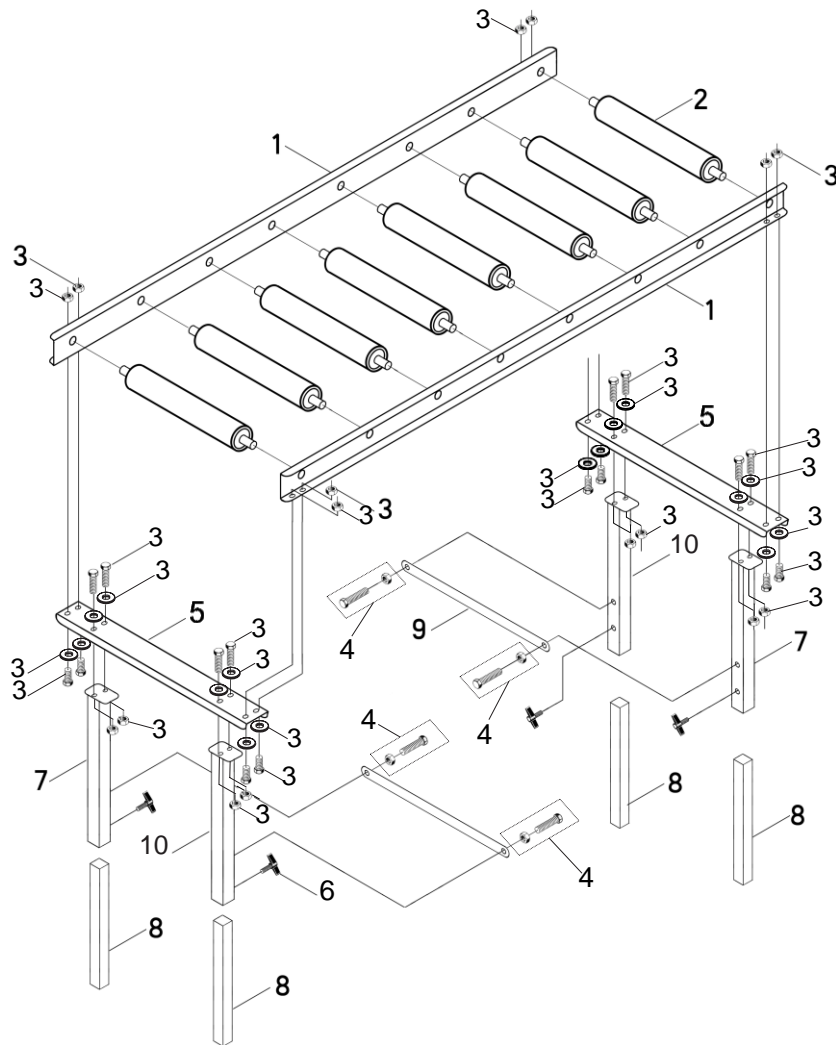

IMR-8

ROLLER TABLE

Parts Diagram

Parts List

1	P02012005	Side Structure IMR-8
2	P02011999	Roller IMR-8
3	P02012112	Screw/Nut/Washer Kit IMR-8
4	P02012111	Screw/Nut Kit IMR-8
5	P02012000	Let Support IMR-8
6	P02012001	Butterfly Handle M8x20mm IMR-8
7	P02012002	Movable Left Leg Support IMR-8
8	P02012003	Movable Leg IMR-8
9	P02012004	Leg Lock Support IMR-8
10	P02013803	Movable Right Leg Support IMR-8